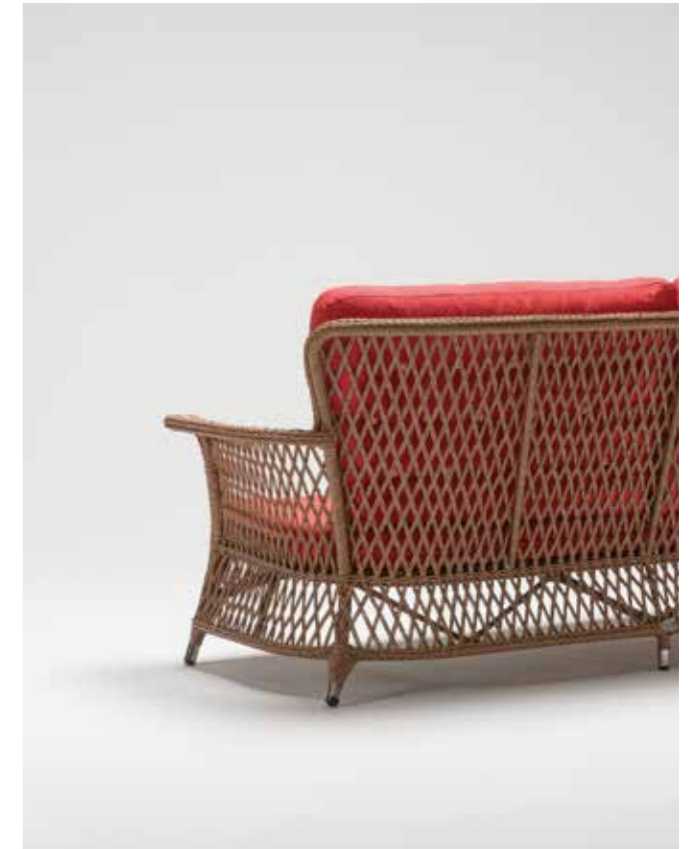

Three Seat (217x91x90) cm
Single Seat (99x91x90) cm
Coffe Table (145x85x65) cm