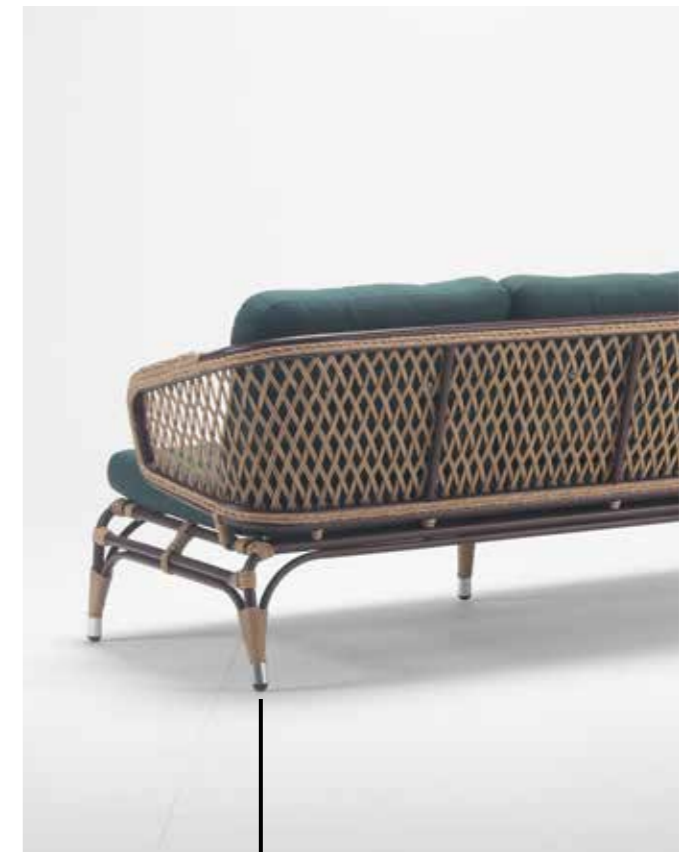

ZAMBAK BAMBU
SEATING GROUP

Three Seat (190x76x71)(141x76x71) cm
Single Seat (75x76x71) cm
Coffee Table (145x85x65) cm