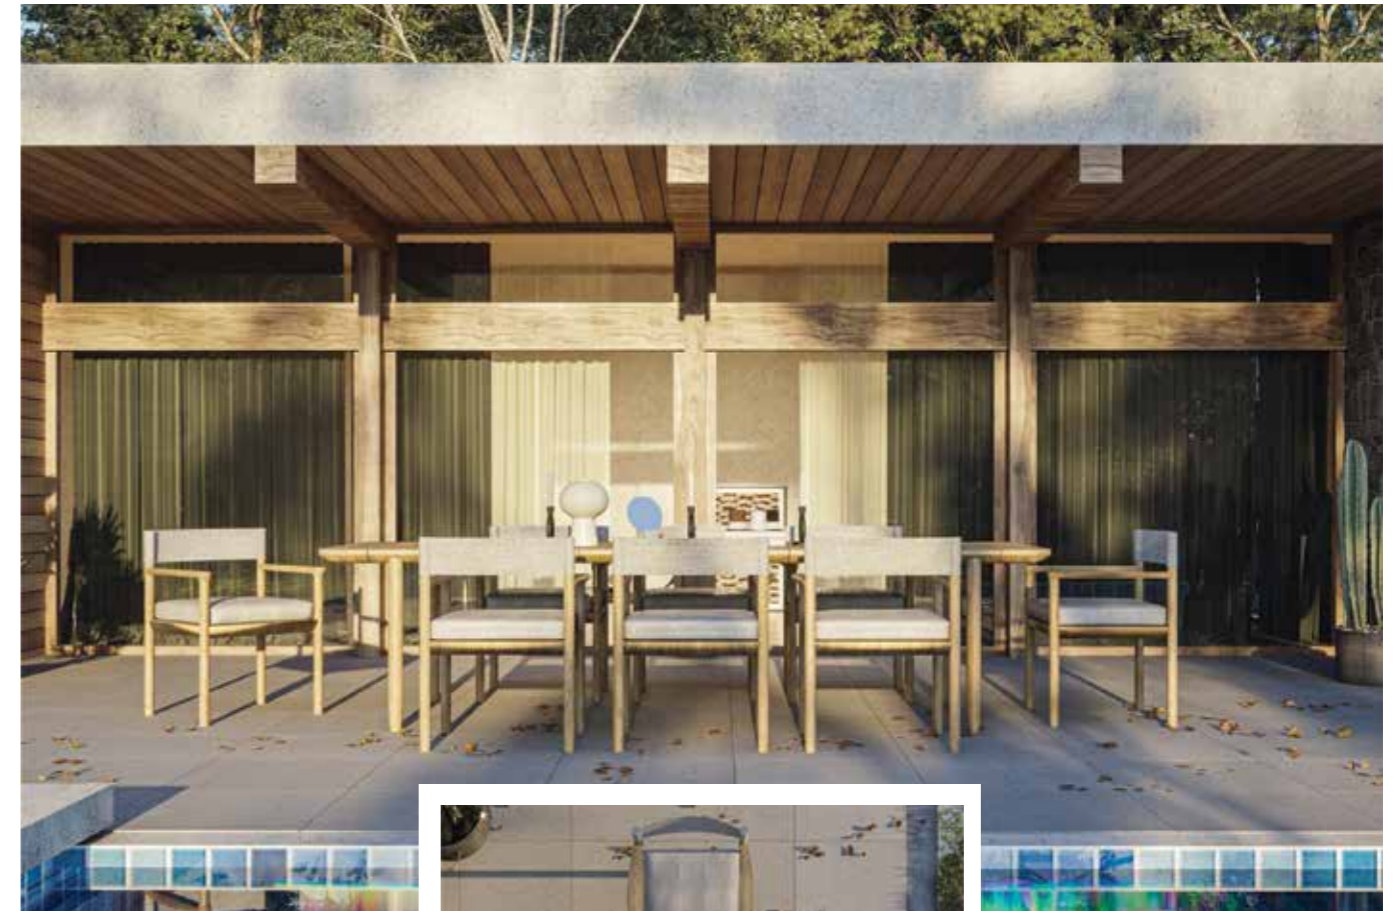

High quality fabric and cushion combination for outdoor use

Throw pillows and waist pillows

Oiled wooden surfaces