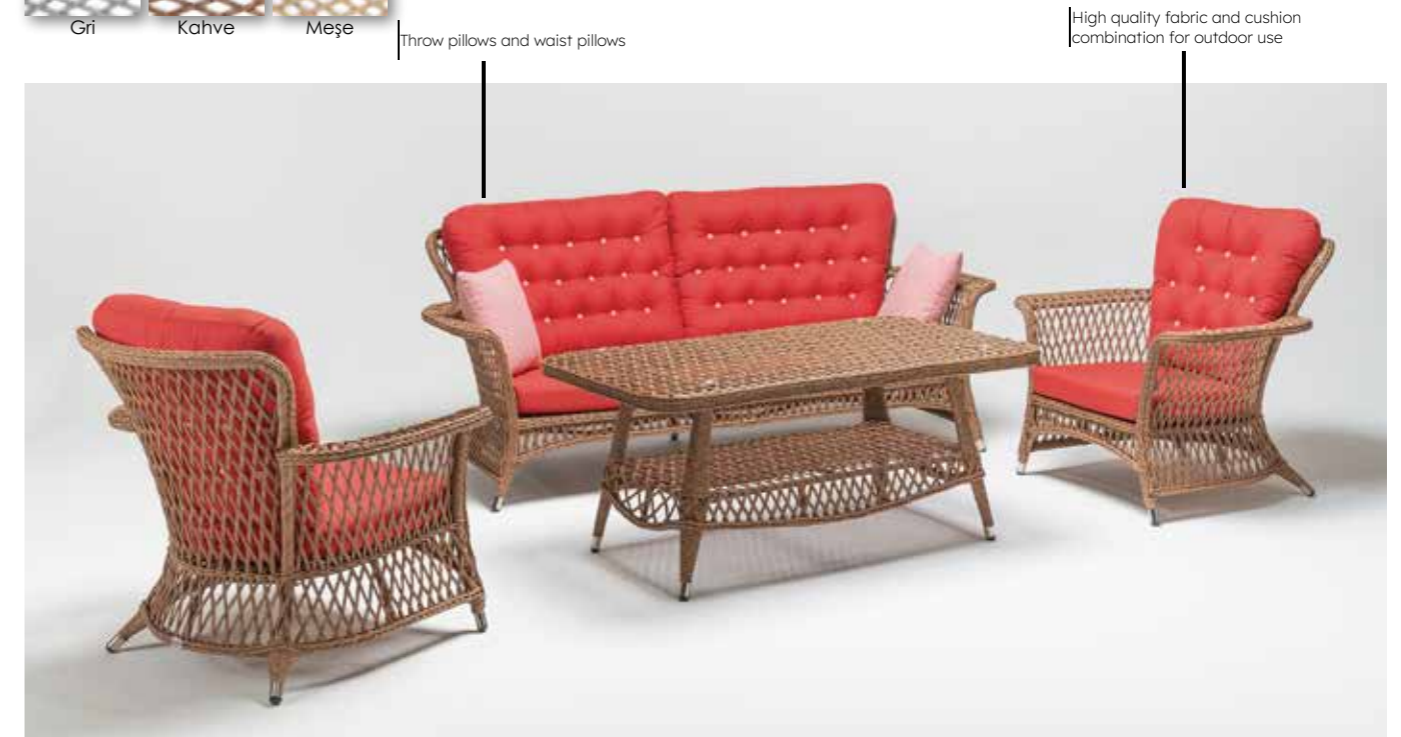

Three Seat (217x91x90) cm
Single Seat (99x91x90) cm
Coffe Table (145x85x65) cm