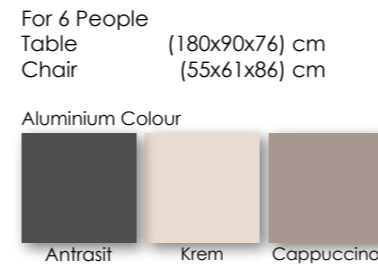

SYMRNA

TABLE SET

For 8 People
Table (200x100x76) cm
Chair (55x61x86) cm