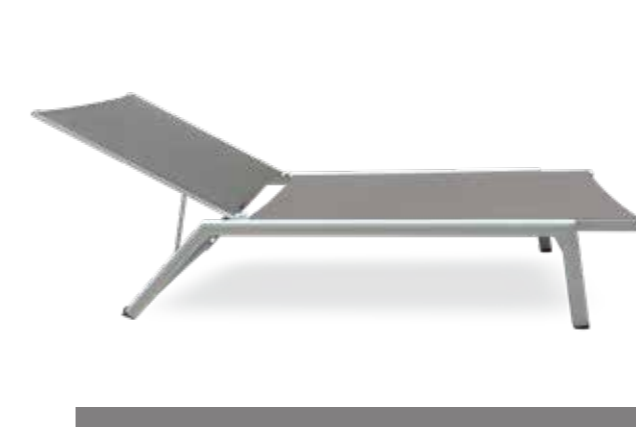

Dimensions (208x69x36) cm  
9 kg, weight values are approximate. Can change +10%.

LİFE

Dimensions (190x62x35) cm  
7,5 kg, weight values are approximate. Can change +10%.

SHİNE

Dimensions (200x60x33) cm  
Side Table (45x45x55) cm

ORİZONT

Dimensions (207x70x30) cm

NEW MARKUS

Dimensions (208x69x36) cm

ALLURE

Dimensions (215x80x45) cm

HAVUZ İÇİ ŞEZLONG

Dimensions (180x62x48) cm